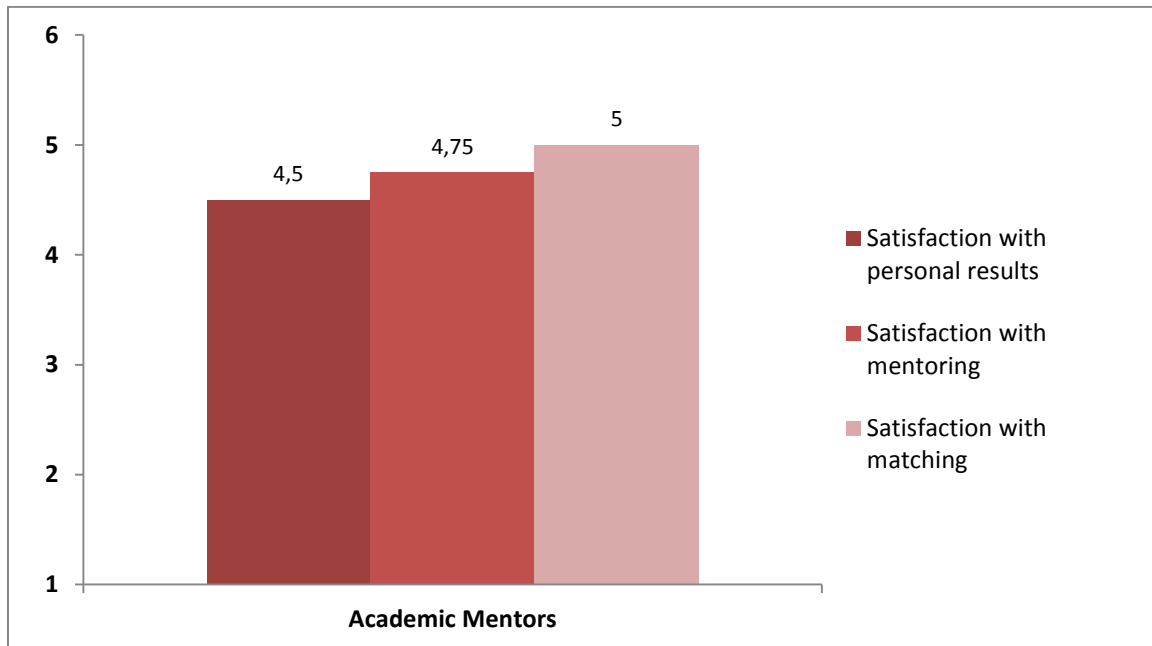

### Evaluation academic Mentors 2015-2016

**Figure 1.** Mentoring-Project Overall Evaluation. Mean Values are displayed (Answer options: 1 [strongly disagree], 2 [disagree], 3 [somewhat disagree], 4 [somewhat agree], 5 [agree], 6 [strongly agree]).

**Figure 2.** Satisfaction of the academic Mentors with the "imos" Project. Mean Values are displayed (Answer options: 1 [strongly disagree], 2 [disagree], 3 [somewhat disagree], 4 [somewhat agree], 5 [agree], 6 [strongly agree]).<sup>1</sup>