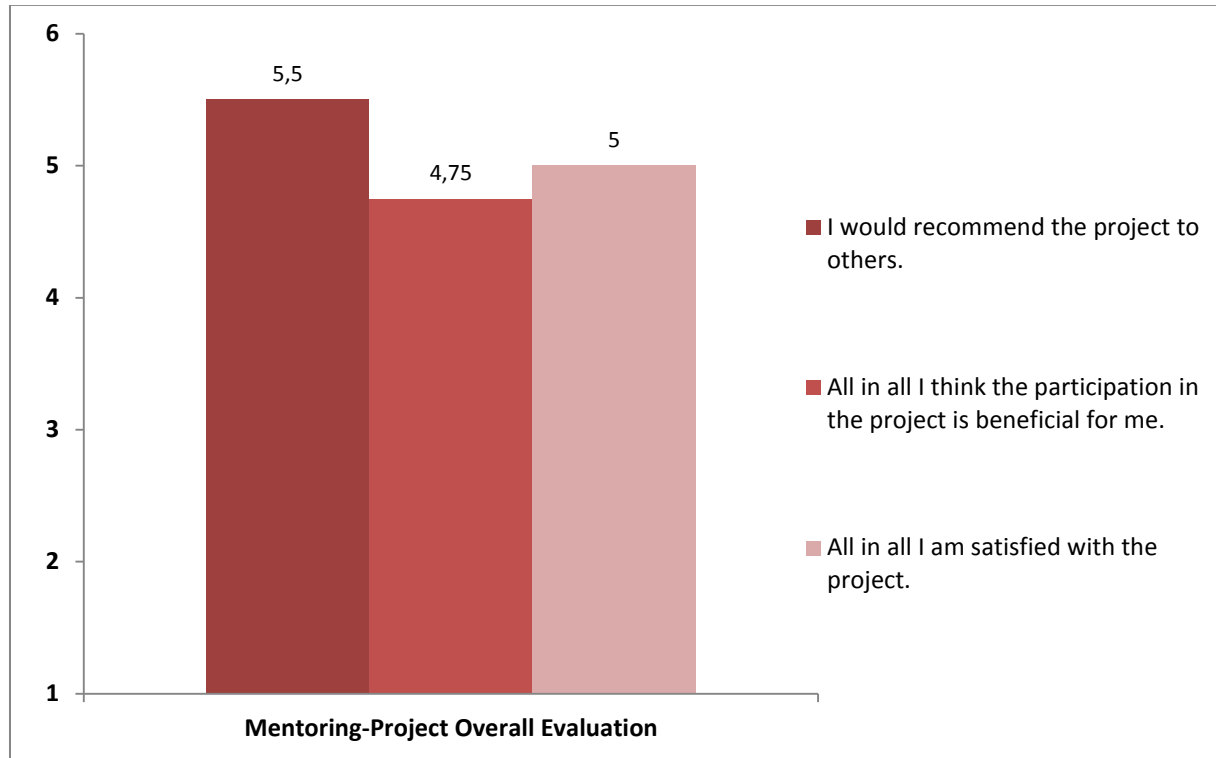

### Evaluation academic Mentors 2015-2016

**Figure 1.** Mentoring-Project Overall Evaluation. Mean Values are displayed (Answer options: 1 [strongly disagree], 2 [disagree], 3 [somewhat disagree], 4 [somewhat agree], 5 [agree], 6 [strongly agree]).

**Figure 2.** Satisfaction of the academic Mentors with the "imos" Project. Mean Values are displayed (Answer options: 1 [strongly disagree], 2 [disagree], 3 [somewhat disagree], 4 [somewhat agree], 5 [agree], 6 [strongly agree]).<sup>1</sup>